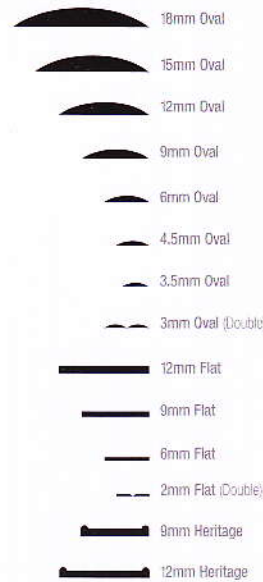

Regalead is the UK's leading manufacturer of self adhesive lead profile, producing in excess 30 million metres per year - a product that gives so many creative options for doors, windows, cabinets and craft applications.

The wide selection of profiles available have a high performance acrylic, pressure sensitive adhesive which makes them suitable for permanent application to both interior and exterior glass surfaces. They can be used for single and double glazed units.

But what makes RegaLead such an attractive product to use is the range of finishes and sizes available - 13 colours options as shown below and sizes from 2mm to 18mm wide.

- **2mm and 3mm** leads are supplied 'kiss cut' in easy to split double strands. These are commonly used for fine detailed applications.
- **3.5mm and 4.5mm** are popular widths for use with Stained Glass Art Film and for detailed work.
- **6mm** is the perfect width for leading around bevels.
- **9mm and 12mm** are used mainly for straight line leading styles or as a border.
- **15mm and 18mm** are popular for creating rectangular lead styles on larger areas or for backing-up of face-fixed Georgian/muntin bars.

Lead Profiles

	2mm Flat 30m (15x2)	3mm Oval 50m (25x2)	3.5mm Oval 25m	4.5mm Oval 50m[†]	6mm Oval 50m[†]	6mm Flat 50m	9mm Oval 50m[†]*	9mm Flat 50m	9mm Heritage 50m	12mm Oval 45m[†]	12mm Flat 50m	12mm Heritage 40m	15mm Oval 50m	18mm Oval 50m
Natural	■	■	■	■	■	■	■	■	■	■	■	■	■	■
Electrophoretic Coated														
Brass	■	■	■	■	■	■	■	■		■				
Satin Brass		■	■	■	■		■							
Antique	■	■	■	■	■	■	■	■	■	■	■	■	■	■
Satin Antique				■	■		■							
Ebony		■		■	■		■							
Platinum	■	■	■	■	■	■	■	■		■			■	■
Powder Coated Interior applications only														
White			■	■	■		■			■			■	■
Titanium			■	■	■		■							
Chrome			■	■	■		■							
Gold			■	■	■		■							
Antique Iron			■	■	■		■			■				
Antique Copper			■	■	■		■							
Box Quantities	10	8	10	7	6	6	5	5	5	4	4	4	2	2